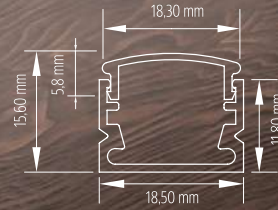

3-6 Metre / 3-6 Meters

Teknik çizim / Technical Drawing

*** İstenilen ölçüde üretilebilir.
*** This product can be produced in different lengths according the demand.

*** İstenilen ölçüde üretilebilir.
*** This product can be produced in different lengths according the demand.

Sağ/Sol Tapa ABS
Right / Left Cover ABS

Standart Uzunluk / Standart Length

3-6 Metre / 3-6 Meters

Teknik çizim / Technical Drawing

*** İstenilen ölçüde üretilebilir.
*** This product can be produced in different lengths according the demand.