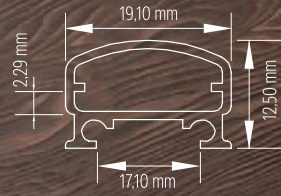

%66

Aksesuarlar / Accessories

Sağ/Sol Tapa Polikarbonat
Right / Left Cover Polycarbonate

Standart Uzunluk / Standart Length

3-6 Metre / 3-6 Meters

Teknik çizim / Technical Drawing

*** İstenilen ölçüde üretilebilir.
*** This product can be produced in different lengths according to the demand.