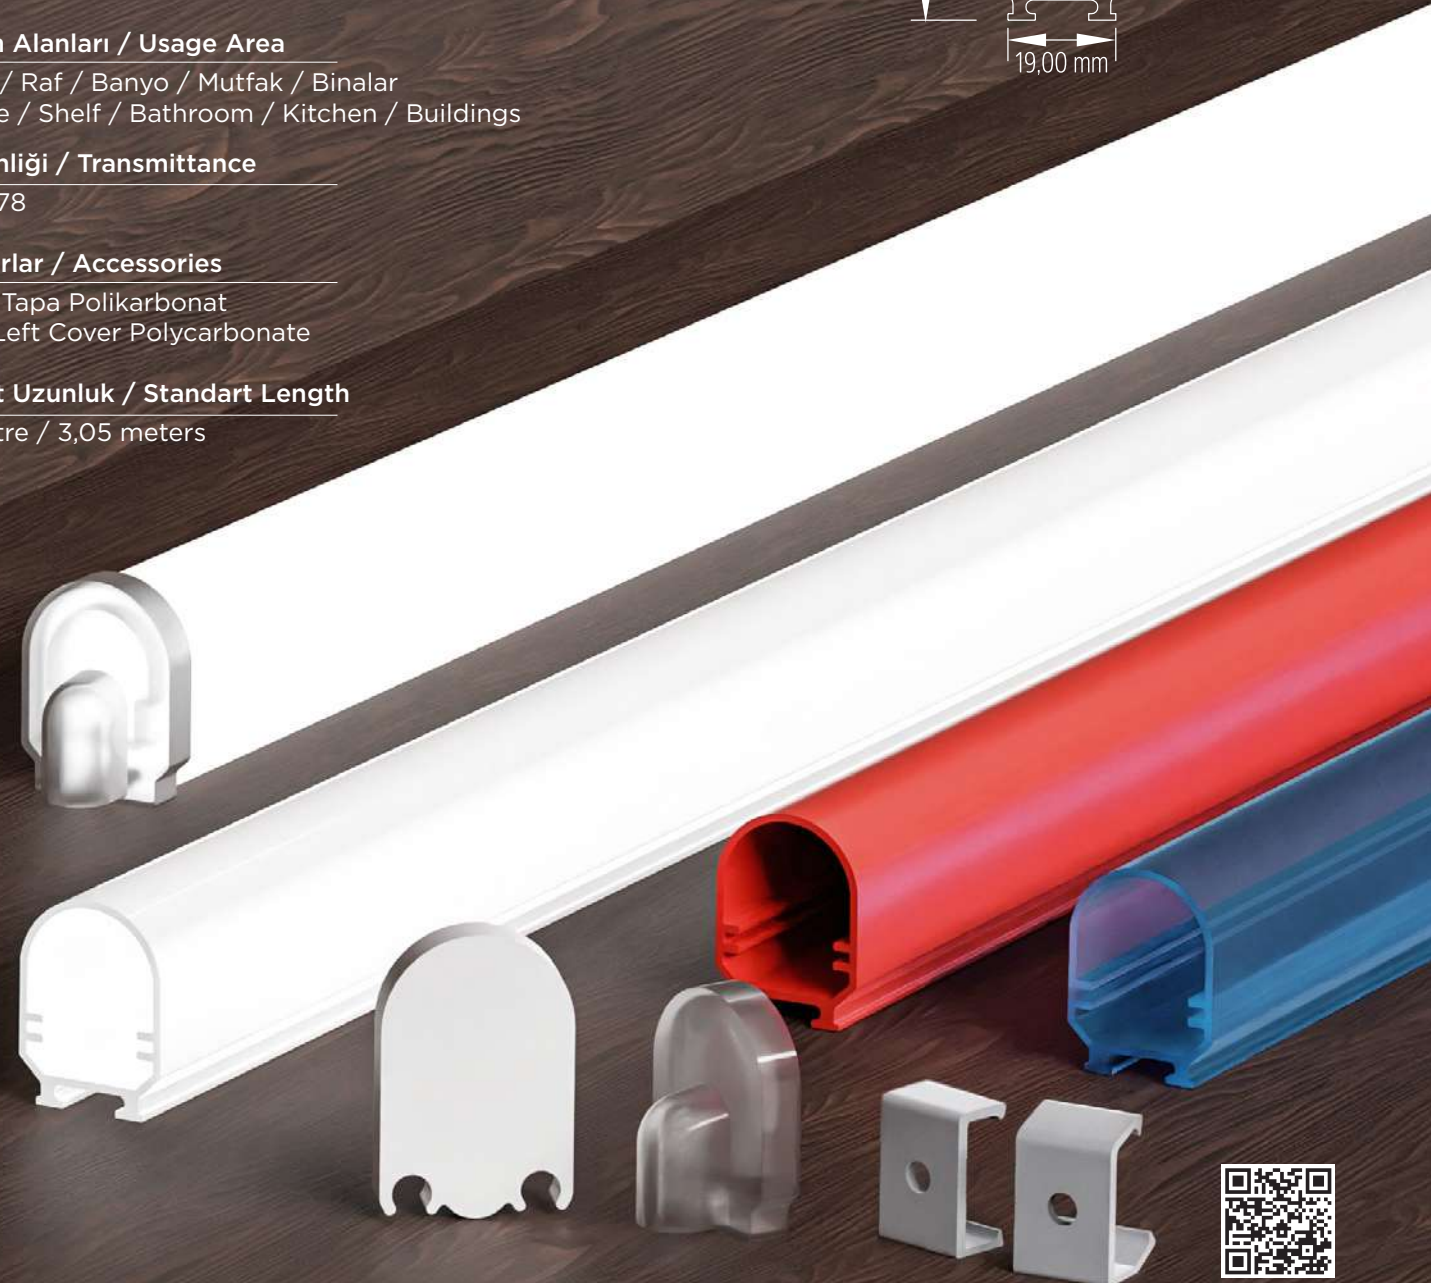

1055

Renk Seçenekleri / Color Options

Şeffaf - Difuze Beyaz - Kırmızı - Mavi
Transparent - Opak White - Red - Blue

Ham Maddesi / Raw Material

Polikarbonat / Akrilik
Polycarbonate / Acrylic

Kullanım Alanları / Usage Area

Mobilya / Raf / Banyo / Mutfak / Binalar
Furniture / Shelf / Bathroom / Kitchen / Buildings

Geçirgenliği / Transmittance

%66 - %78

Aksesuarlar / Accessories

Sağ/Sol Tapa Polikarbonat
Right / Left Cover Polycarbonate

Standart Uzunluk / Standart Length

3,05 Metre / 3,05 meters

Teknik çizim / Technical Drawing

*** İstenilen ölçüde üretilebilir.
*** This product can be produced in different lengths according the demand.

1061

Renk Seçenekleri / Color Options

Şeffaf - Difuze Beyaz - Kırmızı - Mavi
Transparent - Opak White - Red - Blue

Ham Maddesi / Raw Material

Polikarbonat / Akrilik
Polycarbonate / Acrylic

Kullanım Alanları / Usage Area

Mobilya / Raf / Banyo / Mutfak / Binalar
Furniture / Shelf / Bathroom / Kitchen / Buildings

Geçirgenliği / Transmittance

%66 - %78

Aksesuarlar / Accessories

Sağ/Sol Tapa Polikarbonat
Right / Left Cover Polycarbonate

Standart Uzunluk / Standart Length

3,05 Metre / 3,05 meters