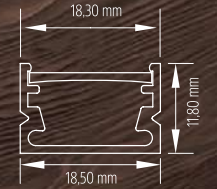

Sağ/Sol Tapa ABS
Right / Left Cover ABS

Standart Uzunluk / Standart Length

3-6 Metre / 3-6 Meters

Teknik çizim / Technical Drawing

*** İstenilen ölçüde üretilebilir.
*** This product can be produced in different lengths according the demand.