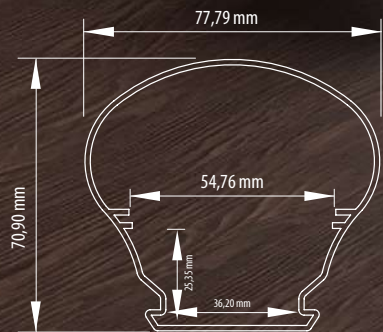

Arcturus Etanj Arcturus Etange

TUNÇ PLAST

1080

%100 Polikarbonat
%100 Polycarbonate

Atölye, otopark iç ve dış mekanlarda yüksek ışığın gücü
High light power in workshop, parking lot indoors and outdoors

Klipsleri sayesinde kolay montaj imkanı.
Easy montage with these clips.

Günişiği veya beyaz renk ışıkla kullanılabilir.
It can use with daylight or white led.

IP64 - IK08 Sertifikalıdır.
IP64 - IK08 Certificated.