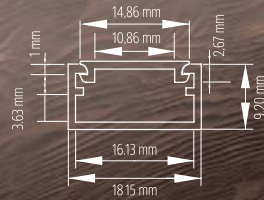

Sağ/Sol Tapa ABS
Right / Left Cover ABS

Standart Uzunluk / Standart Length

3-6 Metre / 3-6 Meters

Teknik çizim / Technical Drawing

*** İstenilen ölçüde üretilebilir.
*** This product can be produced in different lengths according the demand.