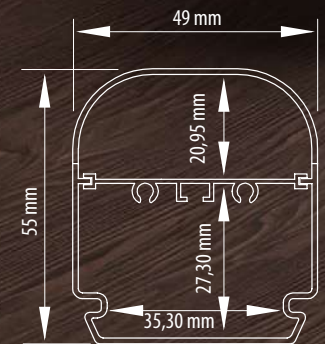

Conopus Etanj Conopus Etange

TUNÇ PLAST

1350

%100 Polikarbonat
%100 Polycarbonate

Atölye, otopark iç ve dış mekanlarda yüksek ışığın gücü
High light power in workshop, parking lot indoors and outdoors

Su geçirmez
Waterproof

Günişığı veya beyaz renk ışıkla kullanılabilir.
It can use with daylight or white led.

IP65 - IK07 Sertifikalıdır.
IP65 - IK07 Certificated.