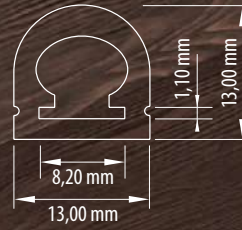

Flex Tüp

Renk Seçenekleri / Color Options

Difuze Beyaz
Diffusion White

Geçirgenliği / Transmittance

%66

Standart Uzunluk / Standart Length

5 Metre / 5 Meters

Teknik çizim / Technical Drawing

Flex Linear

Renk Seçenekleri / Color Options

Difuze Beyaz
Diffusion White

Geçirgenliği / Transmittance

%66

Standart Uzunluk / Standart Length

5 Metre / 5 Meters