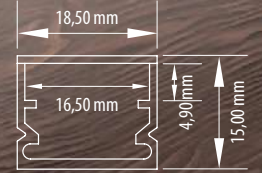

Sağ/Sol Tapa ABS
Right / Left Cover ABS

Standart Uzunluk / Standart Length

3-6 Metre / 3-6 Meters

Teknik çizim / Technical Drawing

*** İstenilen ölçüde üretilebilir.
*** This product can be produced in different lengths according the demand.