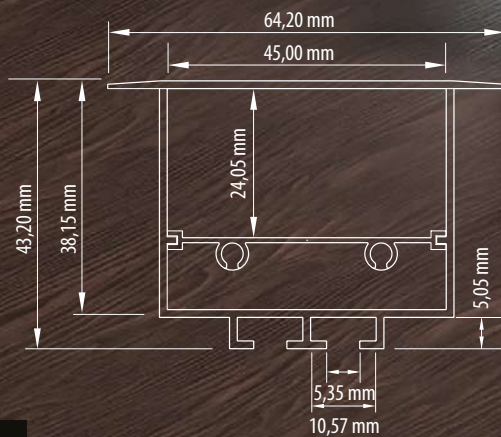

Siva Altı Gömme Etanj Flush Mounted Etange

TUNÇ PLAST

SIVA ALTI

%100 Polikarbonat
%100 Polycarbonate

Kullanım alanları
Alçıpan asma tavan, Taş yünü tavan
Sheetrock ceiling floor