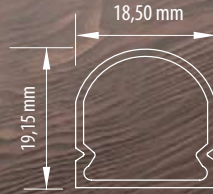

Geçirgenliği / Transmittance

%66

Aksesuarlar / Accessories

Sağ/Sol Tapa ABS
Right / Left Cover ABS

Standart Uzunluk / Standart Length

3-6 Metre / 3-6 Meters

Teknik çizim / Technical Drawing

1070 CO-EX

Sağ/Sol Tapa ABS
Right / Left Cover ABS

Standart Uzunluk / Standart Length

3-6 Metre / 3-6 Meters

Teknik çizim / Technical Drawing

*** İstenilen ölçüde üretilebilir.
*** This product can be produced in different lengths according the demand.