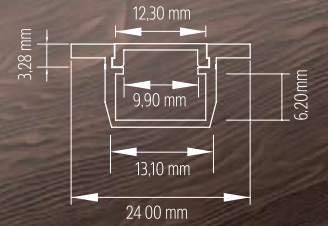

Sağ/Sol Tapa ABS
Right / Left Cover ABS

Standart Uzunluk / Standart Length

3-6 Metre / 3-6 Meters

Teknik çizim / Technical Drawing

*** İstenilen ölçüde üretilebilir.
*** This product can be produced in different lengths according the demand.